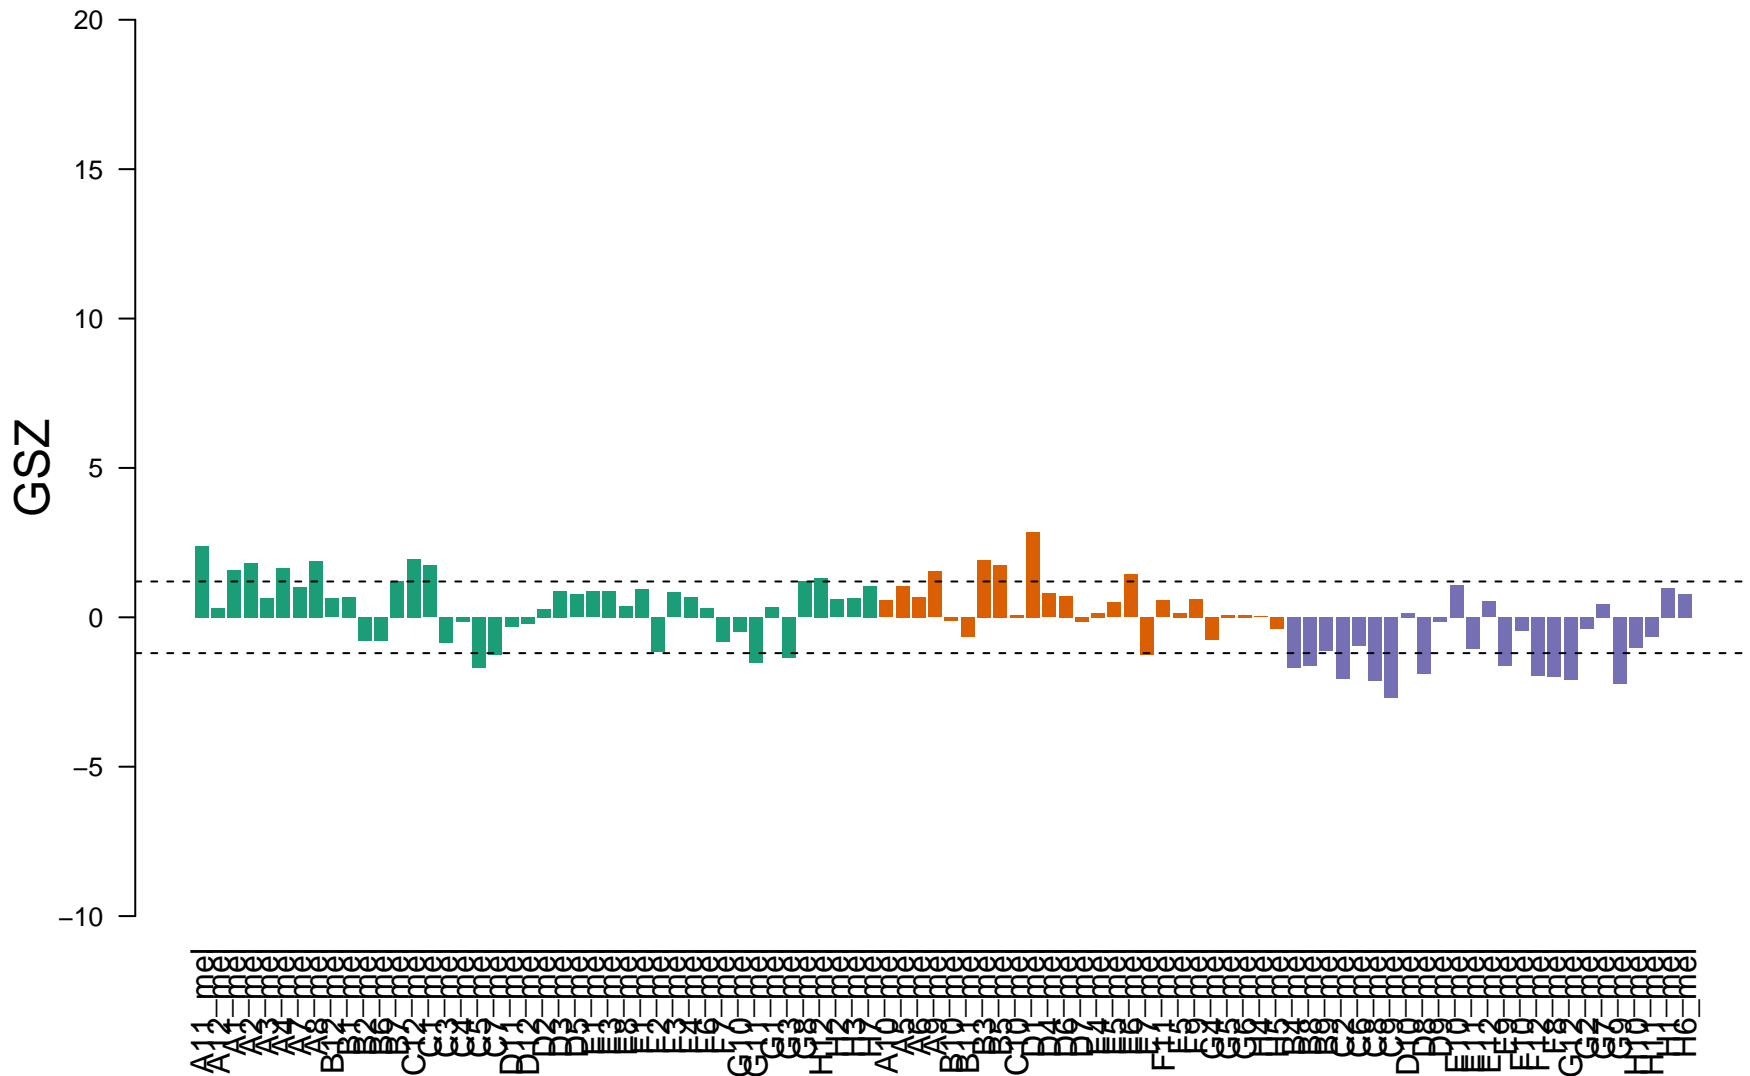

# ROSOLOWSKI\_red UP

- on
- -
- off

# ROSOLOWSKI\_red UP

Enrichment in overexpression spots

Enrichment in kMeans clusters